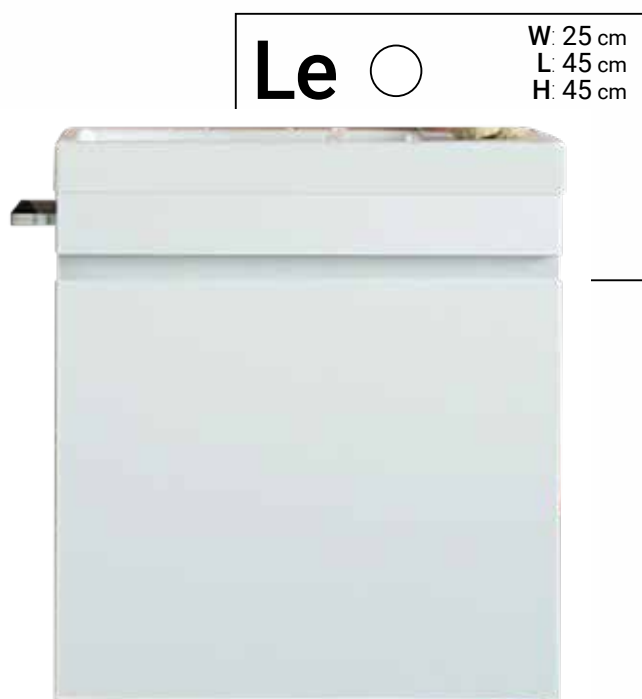

Lena

Body and the drawers are soft close and body paint Lacquer

roenit