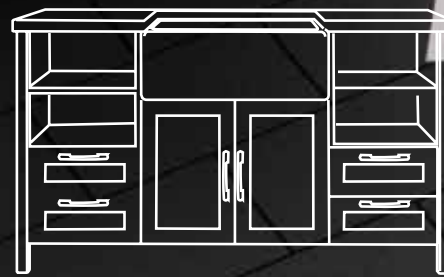

V3 ●

W: 55 cm
L: 120 cm
H: 85 cm