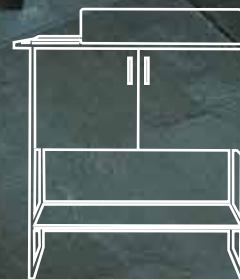

T1 ●

W. 50 cm
L. 80 cm
H. 85 cm